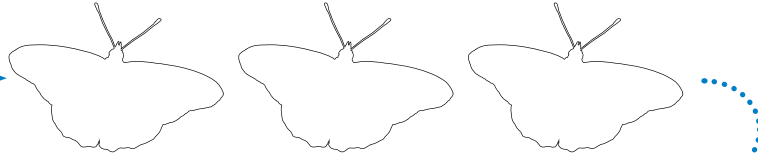

Count your wild miles

Wildlife doesn't have a car. It uses its wings, fins and feet to travel everywhere. How many wild miles can your family walk and run in a week? Colour a creature for every mile you do between you.

Curlew – 5 miles

Painted lady – 8 miles

Fieldfare – 11 miles

Brent goose – 19 miles

Swift – 30 miles

Wow!

- Each of these wild travellers migrates 100 times the amount we've given here. So curlews fly 500 miles, painted ladies 800 miles, and so on.